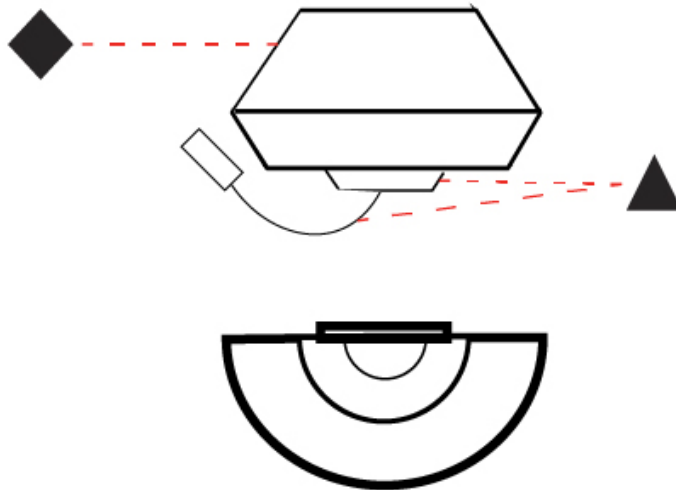

D113016-

PROJECT	_____
TYPE	_____
SPECIFIER	_____
QUANTITY	_____
DATE	_____

D